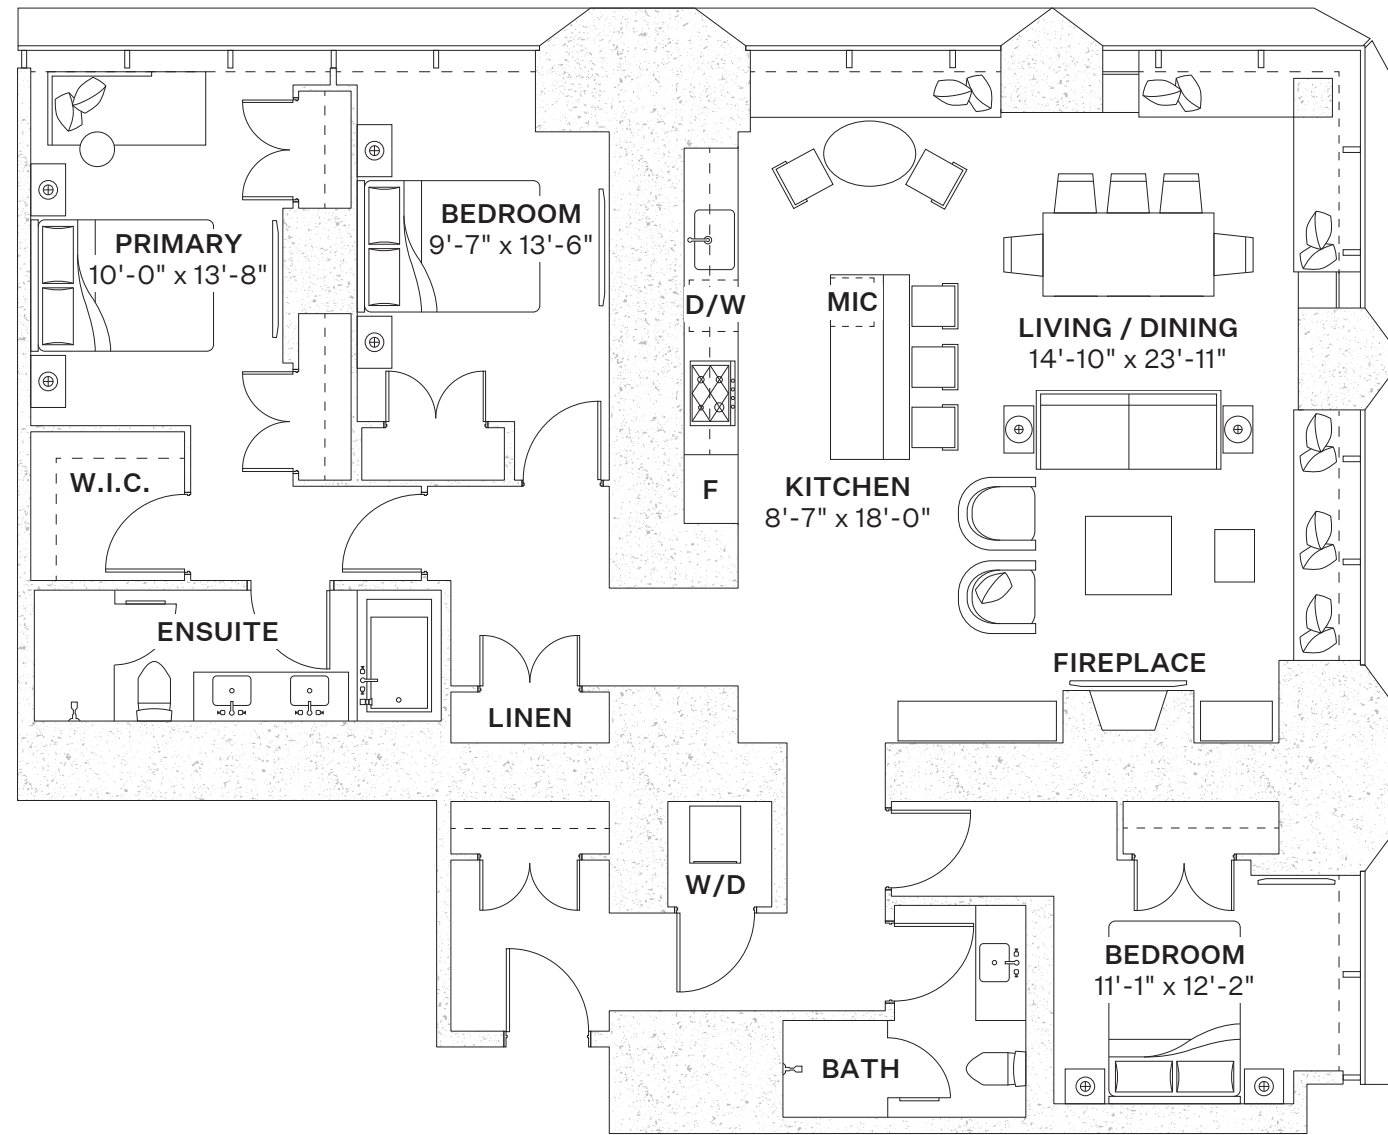

THE ONE

THE LIMITED COLLECTION

High-Rise Suite 01
Floors 62-84

Three Bedrooms
Two Bathrooms
1,909 SQ FT

MIZRAHI
DEVELOPMENTS

ARCHITECTURAL DESIGN BY

Foster + Partners

BLOOR WEST STREET