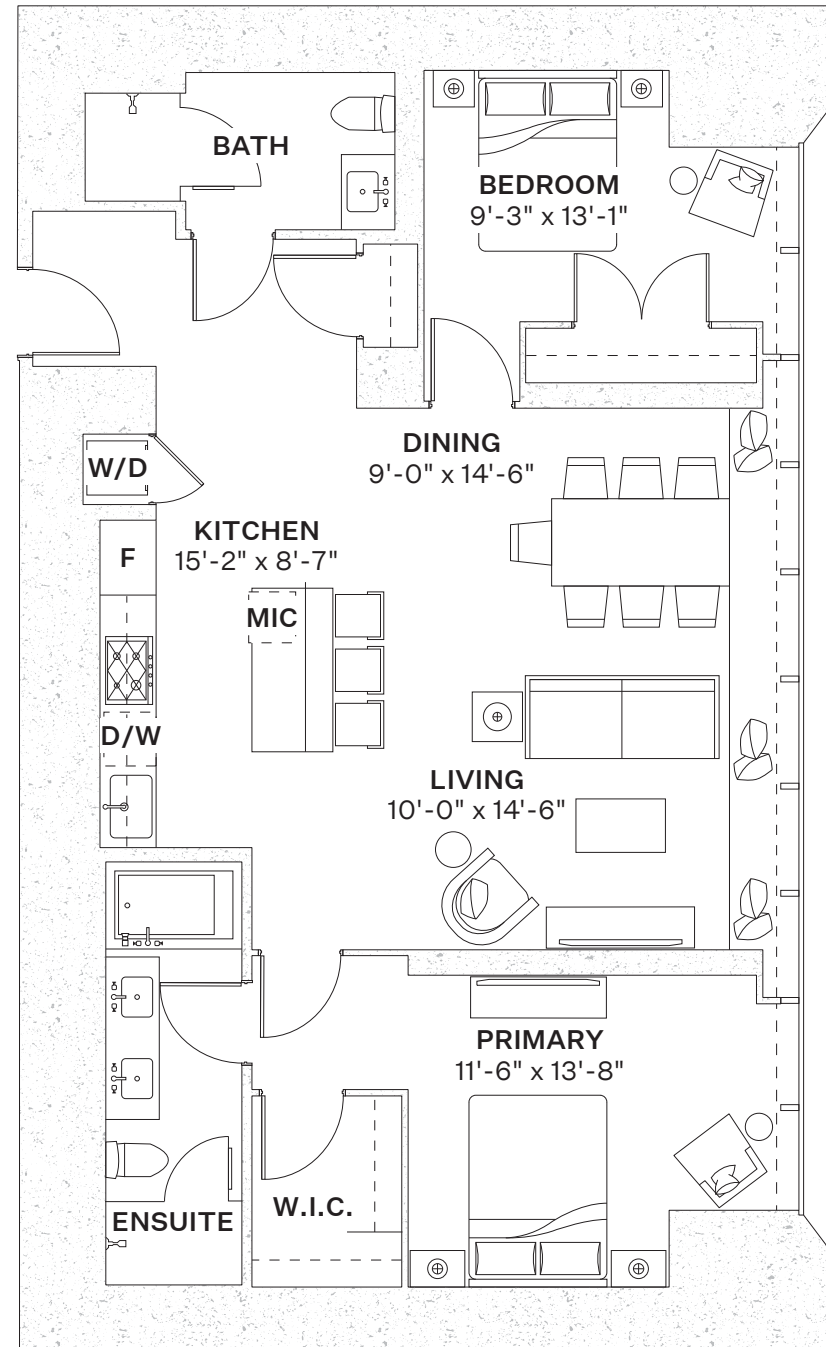

THE ONE

Mid-Rise Suite 02
Floors 49-56, 59-61

Two Bedrooms
Two Bathrooms
1,352 SQ FT

MIZRAHI
DEVELOPMENTS

ARCHITECTURAL DESIGN BY

Foster + Partners

61
—
49