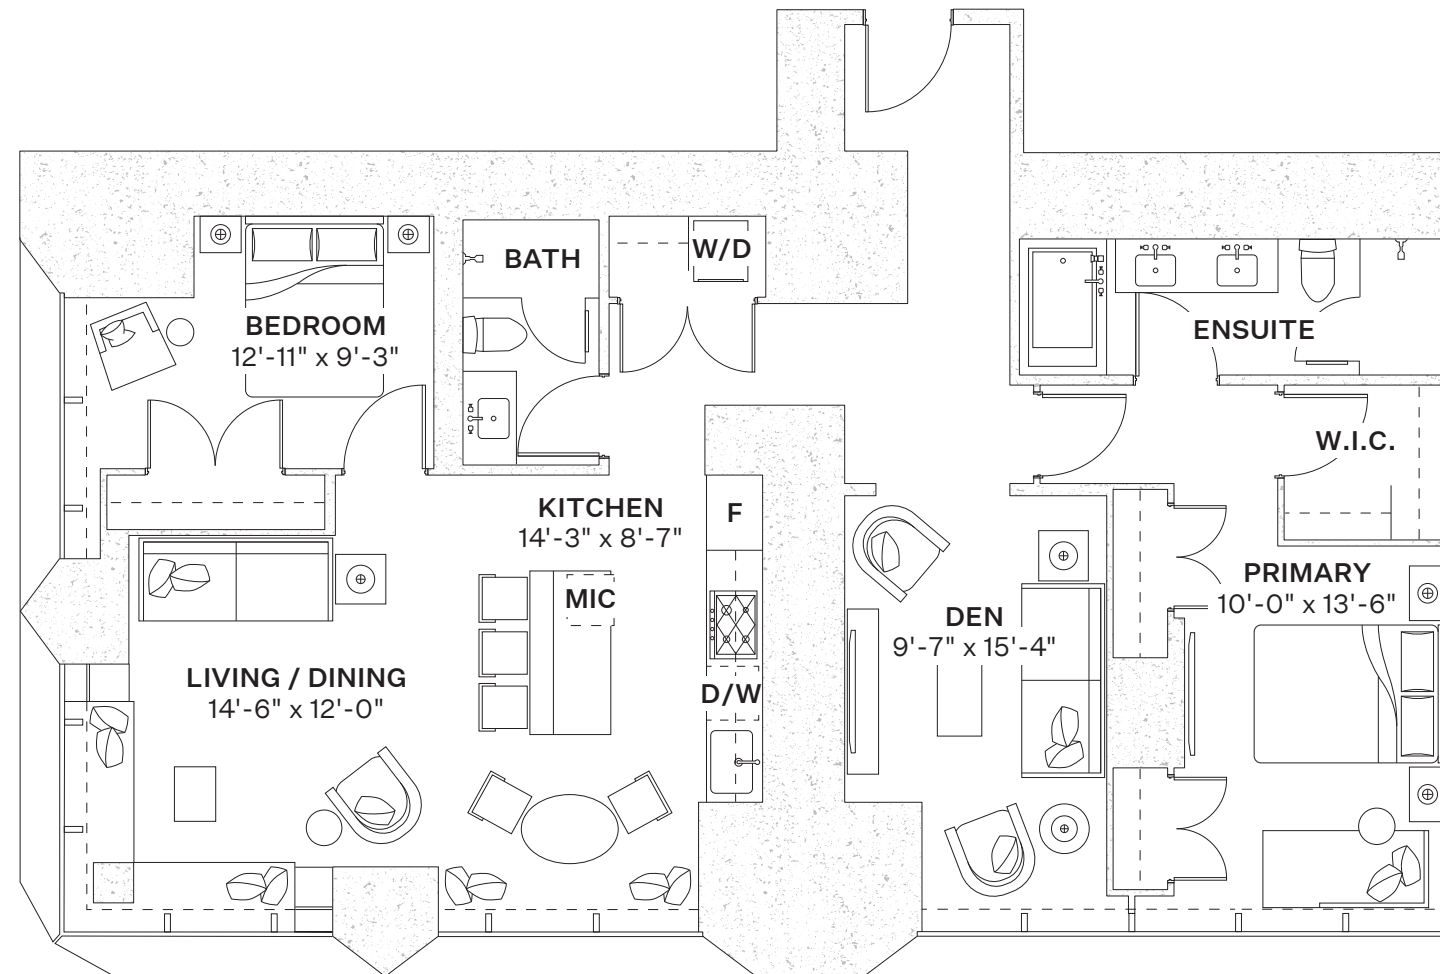

THE ONE

Mid-Rise Suite 04
Floors 49–56, 59–61

Two Bedrooms Plus Den
Two Bathrooms
1,502 SQ FT

MIZRAHI
DEVELOPMENTS

ARCHITECTURAL DESIGN BY

Foster + Partners